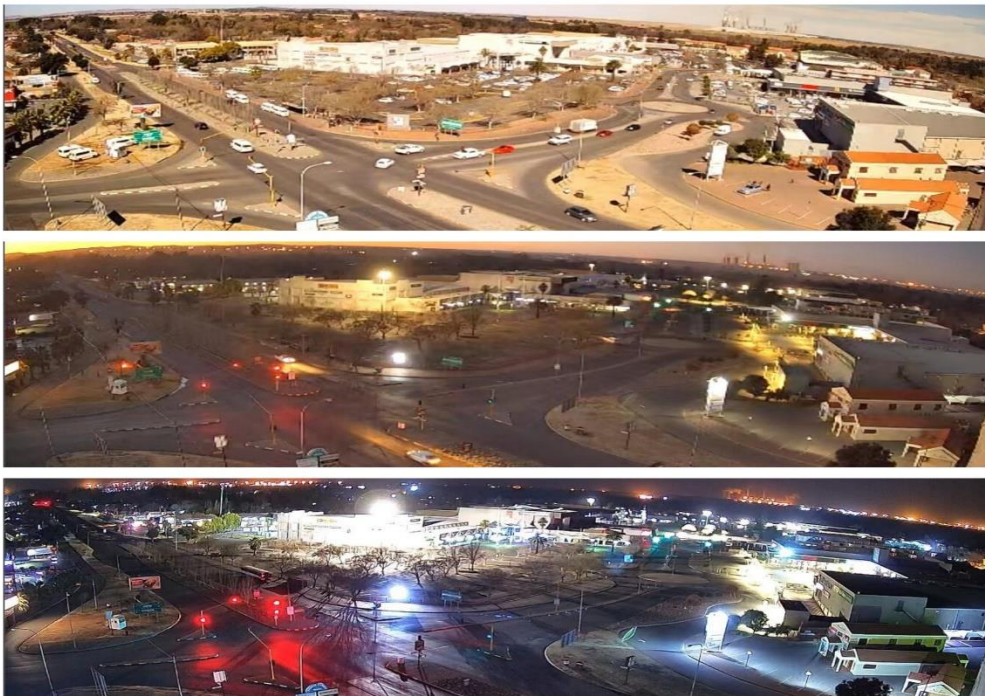

VAITEC

The Most Advanced Ultra Black Light Darkmoon IP Dome Camera

Model Number: VAIT003

Features:

- Based on ARM Cortex A7 video processor, Linux embedded operation system, RTOS design, low stream, low consumption, hardware compression, watchdog.
- H.265 video compression, high quality image, support dynamic stream control.
- Short video delay, high speed movement clear and smooth.
- Efficient 3D ratio deduction, sharp edge, ROI compression technology.
- 1pc RJ45 LAN port ,10/100M auto adaption; support HTTP/RTSP/DHCP network protocol.
- ICR filter automatically switch day and night.
- Support electronic auto shutter for different circumstance.
- Support web basic and digest authorization, privacy visit, mirror function, motion detect alarm/recording, alarm recording
- Support onvif protocol.
- Support cross line detect alarm, area detect alarm, human shape smart detect.
- Real-time two-way audio communication
- Support Danale APP, for mobile viewing

Model Number	VAIT003
Solution	MStar325+H36
Effect Pixel	3 Mega Pixel
Sensor	1/2" CMOS 0.001Lux/F1.2(colour) ;
Lens	6mm @F1.0
Illumination	0 lux
Image Output	
Maximum Resolution	2304*1296
Image Format	2304*1296(3M) 、1920*1080 (1080P) 、1280*960 (960P) 、 1280*720 (720P) 、704*576(D1) 640*480(VGA)、352*288 (CIF) 、176*144(QVGA)
Pixel Size	4.8um(H)*4.0um(V)
Frame Rate	3M ;25fps
Smart Function	
Cross Line Detect	Support, cross direction selectable
Area detect alarm	Support enter area alarm/leave area alarm/two-way alarm selectable
Network Function	
Network Protocol	TCP/IP, DHCP, HTTP, HTTPS NTP, DNS, RTP RTSP
Protocol	ONVIF
Platform	Built-in P2Pfor remote viewing
Communication Port	1pcs RJ45 10M / 100M Auto Adaption LAN
Power Supply	
Power Supply	DC12V (support POE with US\$3/pc more)